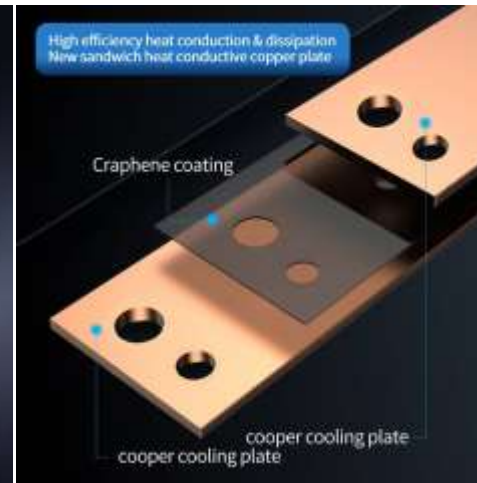

Q15 LED Car headlight bulbs(Highlight)

Power/Lumens:	160W/17200LM/Set
LED Chips:	3570/6chips/55mil CSP
Voltage:	DC 9~32V
Colour:	6000K~6500K
Waterproof:	IP65
Body Color:	OEM