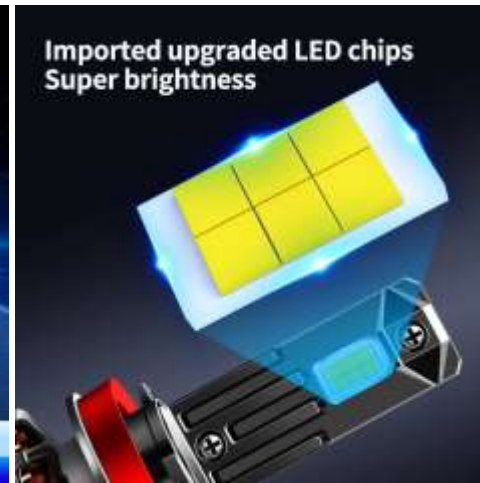

Q15 LED Car headlight bulbs(Highlight)

Power/Lumens:	160W/17200LM/Set
LED Chips:	3570/6chips/55mil CSP
Voltage:	DC 9~32V
Colour:	6000K~6500K
Waterproof:	IP65
Body Color:	OEM