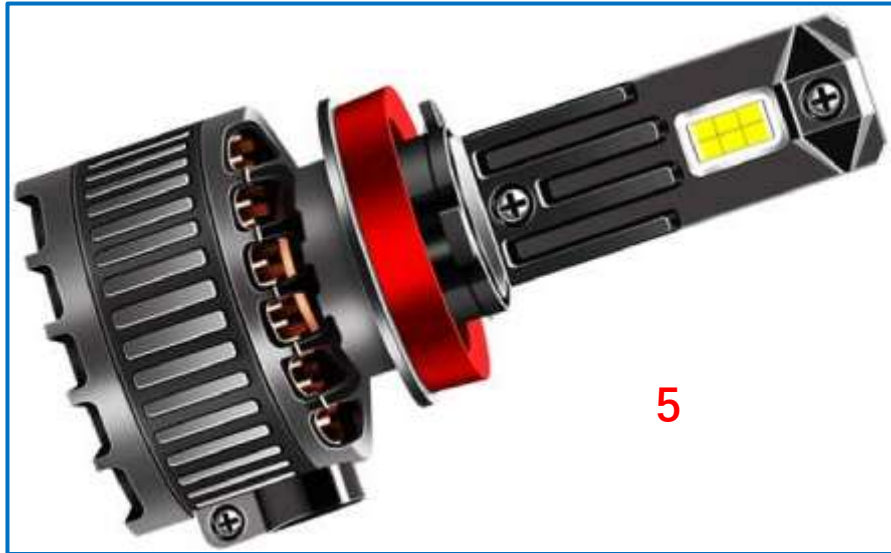

Q10-H1

Q10-H4

Q10-H7

Q10-H11

Q10-9005

Q10-9006

MT91 LED Car headlight bulbs(Highlight)	
Power/Lumens:	160W/17200LM/Set
LED Chips:	3570/6chips/55mil CSP
Voltage:	DC 9~32V
Colour:	6500K
Waterproof:	IP65
Body Color:	OEM