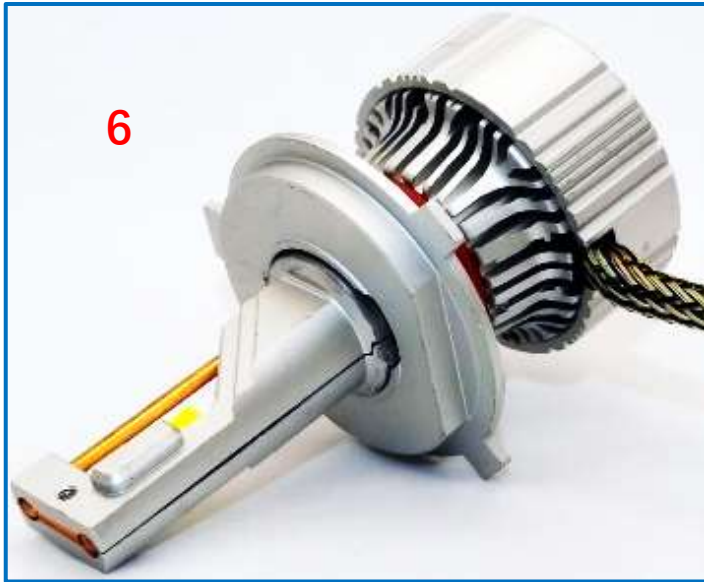

M01 LED Car headlight bulbs(Highlight)

Power/Lumens:	160W/17200LM/Set
LED Chips:	3570/6chips/55mil CSP
Voltage:	DC 9~32V
Colour:	6000K~6500K
Waterproof:	IP65
Body Color:	OEM